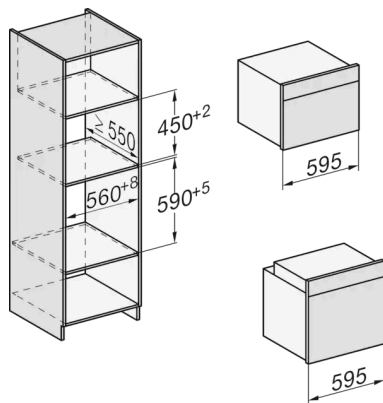

Miele

H 7840 BPX