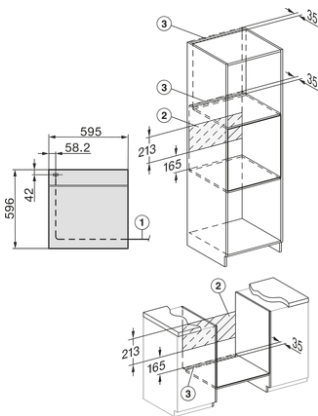

Miele

H 7860 BPX

Handleless built-in oven with seamless ArtLine design

- M Touch display with MotionReact sensor
- FoodView camera inside the oven
- BrilliantLight interior lighting
- Moisture Plus for enhanced baking results
- TasteControl to help prevent overcooking
- Pyrolytic self-cleaning with PyroFit accessories
- Wireless food probe
- Miele@home connectivity
- SoftOpen and Touch2Open door system
- Rapid heat-up
- Crisp function
- Automatic programmes
- CleanGlass door
- 76 L capacity
- 5 shelf levels

External Dimensions

- ① H 596 mm
- ➔ W 595 mm
- ② D 550 mm