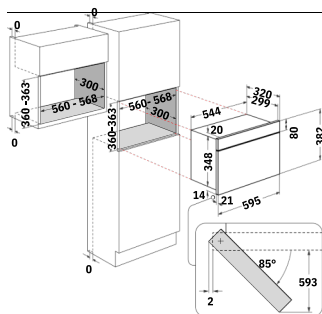

Plate cover:Yes

Colour:Stainless steel

Child lock:Yes

Capacity (l):22

Door opening mode:Hinged with button

Door opening:Button

External Dimensions

➊ H 382 mm

➋ W 595 mm

➌ D 320 mm