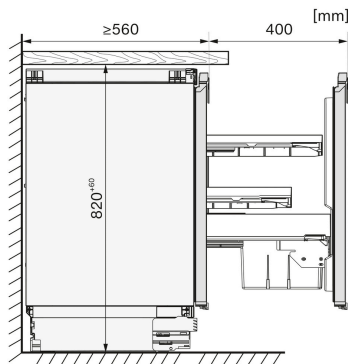

Miele

KU 7030 D

Built-under refrigerator in a compact integrated design

- LED lighting
- DynaCool for even temperature distribution
- SuperCool for rapid cooling
- SoftClose door system
- Miele@home connectivity
- FreshTouch controls
- Holiday mode
- Sabbath mode
- Lock function
- Acoustic and optical door alarm
- 125 L refrigerator compartment capacity
- Low noise level 32 dB

External Dimensions

- H 818 mm
- W 597 mm
- D 550 mm