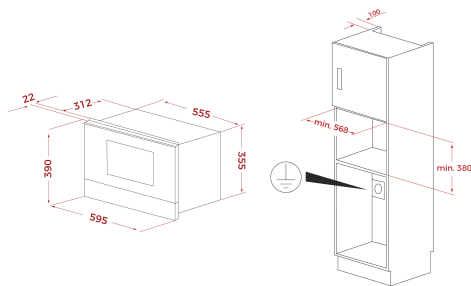

ML 8220 BIS L SM

Defrost By Time

Defrost By Weight

Direct Access Menu

Electronic Door Opening

22L

Ceramic base

TEKA

5 power levels, 2500 W

Grill power: 1200 W

Defrost by time and weight

Touch control display with knobs

Double glazed door with left opening

Electronic door opening

Automatic disconnection when open door

Incandescent inner light

Dropdown grill

Quick start

Capacity (gross/net): 22 / 21,56 litres

Stainless steel cavity

Crunch plate included

Tangential ventilation

External Dimension

- ↑ H 390 mm
- W 595 mm
- ↗ D 334 mm