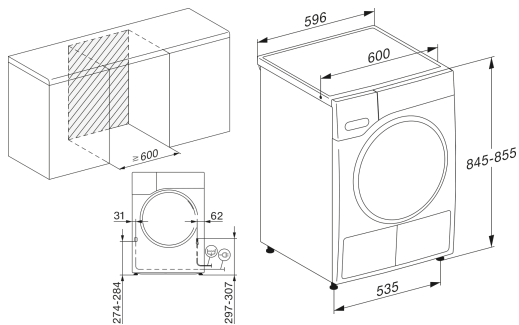

Miele

TWA520WP

T1 heat-pump dryer

- 8 kg capacity
- 12 drying programmes
- Heat pump technology for low consumption and gentle drying
- EcoSpeed reduces drying time
- EcoDry technology for efficient long-term performance
- FragranceDos fragrance system
- PerfectDry precision drying
- Honeycomb drum for gentle laundry care
- AddLoad function
- ProfiEco motor
- Energy efficiency class A+++
- Condensation efficiency class A
- 66 dB noise level
- LED drum lighting
- Delay start up to 24 hours
- Time left display
- Integrated condensed water drainage
- Maintenance-free heat exchanger
- Anti-crease function
- Gentle tumble option
- Lotus white colour

External Dimensions

- H 850 mm
- W 596 mm
- D 643 mm