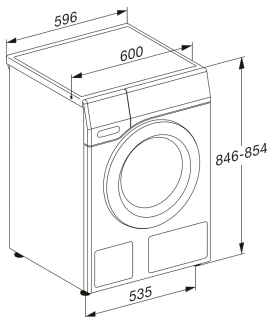

Miele

WWB360 WCS

W1 front-loader washing machine

8 kg capacity
1400 rpm spin speed
10 wash programmes
QuickPowerWash for fast and efficient washing in 49 minutes
Pre-ironing with steam to reduce creasing
Energy efficiency class A -20%
PowerWash technology
Miele@home connectivity
CapDosing system
Honeycomb drum for gentle laundry care
AddLoad function
ProfiEco motor
AutoClean detergent drawer
Delay start up to 24 hours
Time left display
Watercontrol-System for water protection
Express 20 programme

External Dimensions

- ➊ H 850 mm
- ➋ W 596 mm
- ➌ D 643 mm