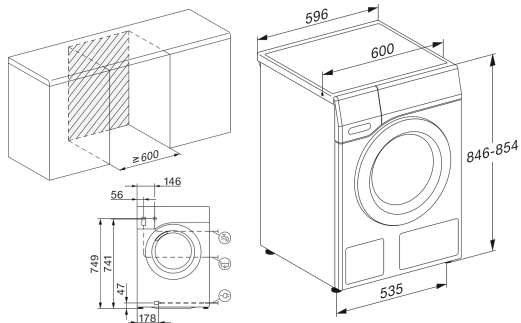

Miele

WWJ880 WCS

W1 front-loader washing machine

W1 front-loader washing machine
9 kg capacity
1600 rpm spin speed
QuickPowerWash for fast and efficient washing in 49 minutes
Pre-ironing with steam to reduce creasing
SteamCare steam system
TwinDos automatic detergent dispensing
CapDosing system
AddLoad function
Honeycomb drum for gentle laundry care
Energy efficiency class A
PowerWash technology
Miele@home connectivity
ProfiEco motor
AutoClean detergent drawer
Watercontrol-System for water protection
Express 20 programme
LED drum lighting
Lotus white colour

External Dimensions

- H 850 mm
- W 596 mm
- D 643 mm